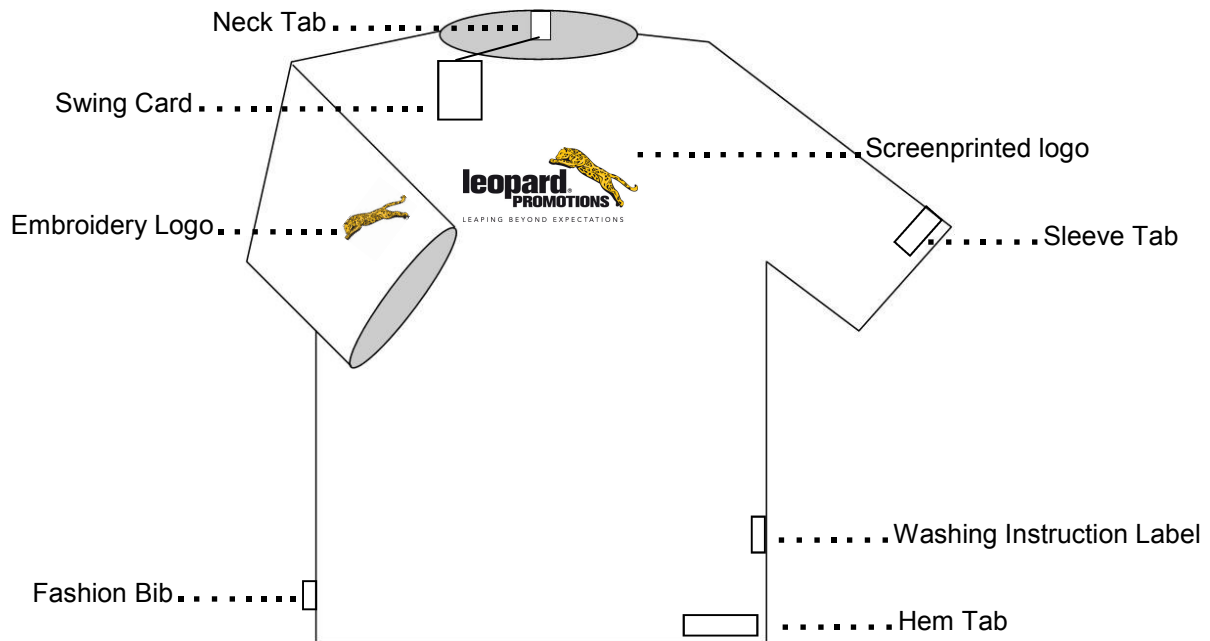

# Promo T-shirts are Walking Billboards

You get a lot of marketing for your dollar

**Large Volumes - Huge Branding Options - Lowest Prices**

**Quality Seamless Tubular Design T-shirts**  
**100 cotton 180 gsm**  
**Mixed sizes**  
**Many stock colours available**  
**Matched to PMS colours at high volumes**  
**Free pre-production samples supplied**  
**Individually bagged for easy distribution**  
**Leadtime: Approx 12 weeks**